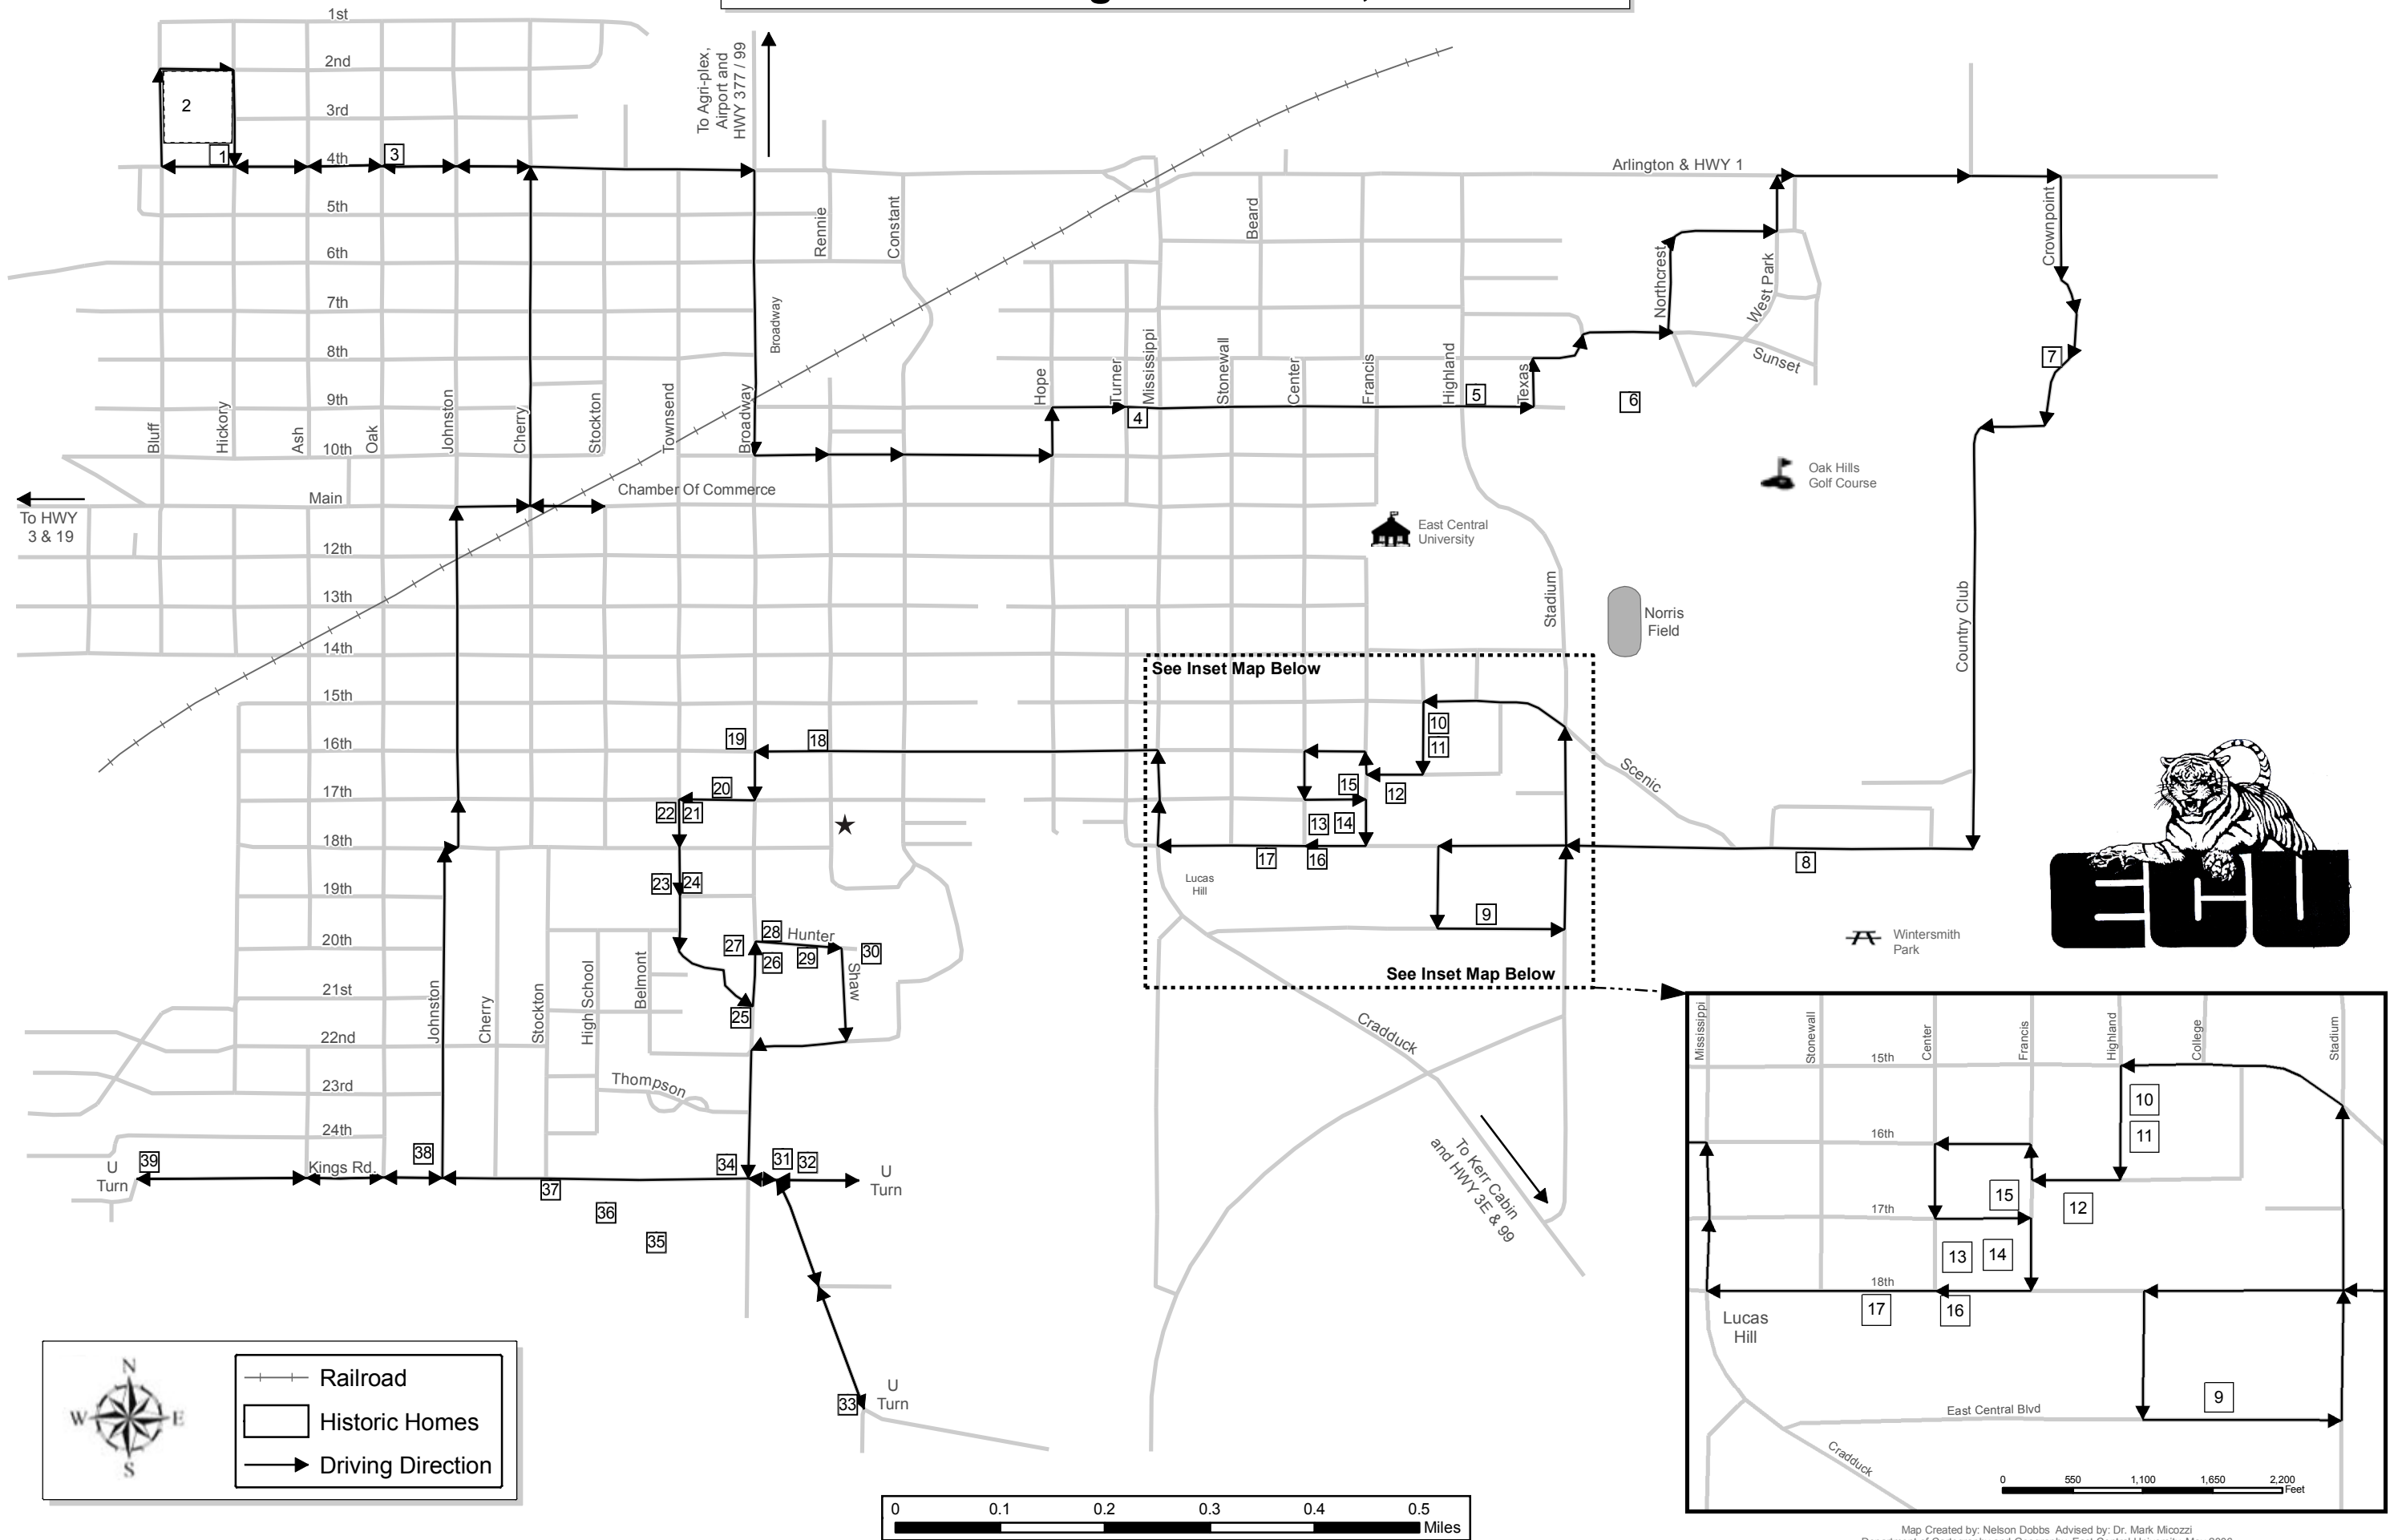

Historical Driving Tour of Ada, Oklahoma

- Railroad
- Historic Homes
- Driving Direction

Map Created by: Nelson Dobbs. Advised by: Dr. Mark Micozzi
 Department of Cartography and Geography, East Central University, May 2006